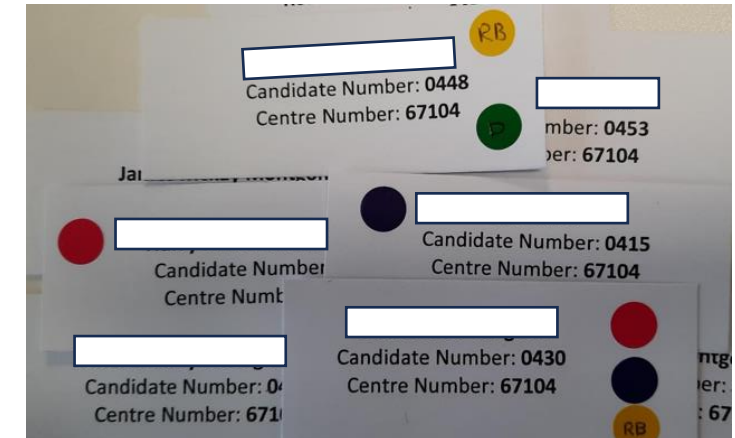

During the exam

- Entering the exam hall in complete silence- exam conditions begin
- How to find your seat
- Do not start writing or open your paper until you are instructed to do so
- Follow the invigilator's instructions
- Access Arrangements (extra time, laptops etc)
- Invigilators
  - Attracting attention
  - Seating plan
  - Moving about
- Watch the clock
- Fire alarm

#YOUVEGOTTHIS